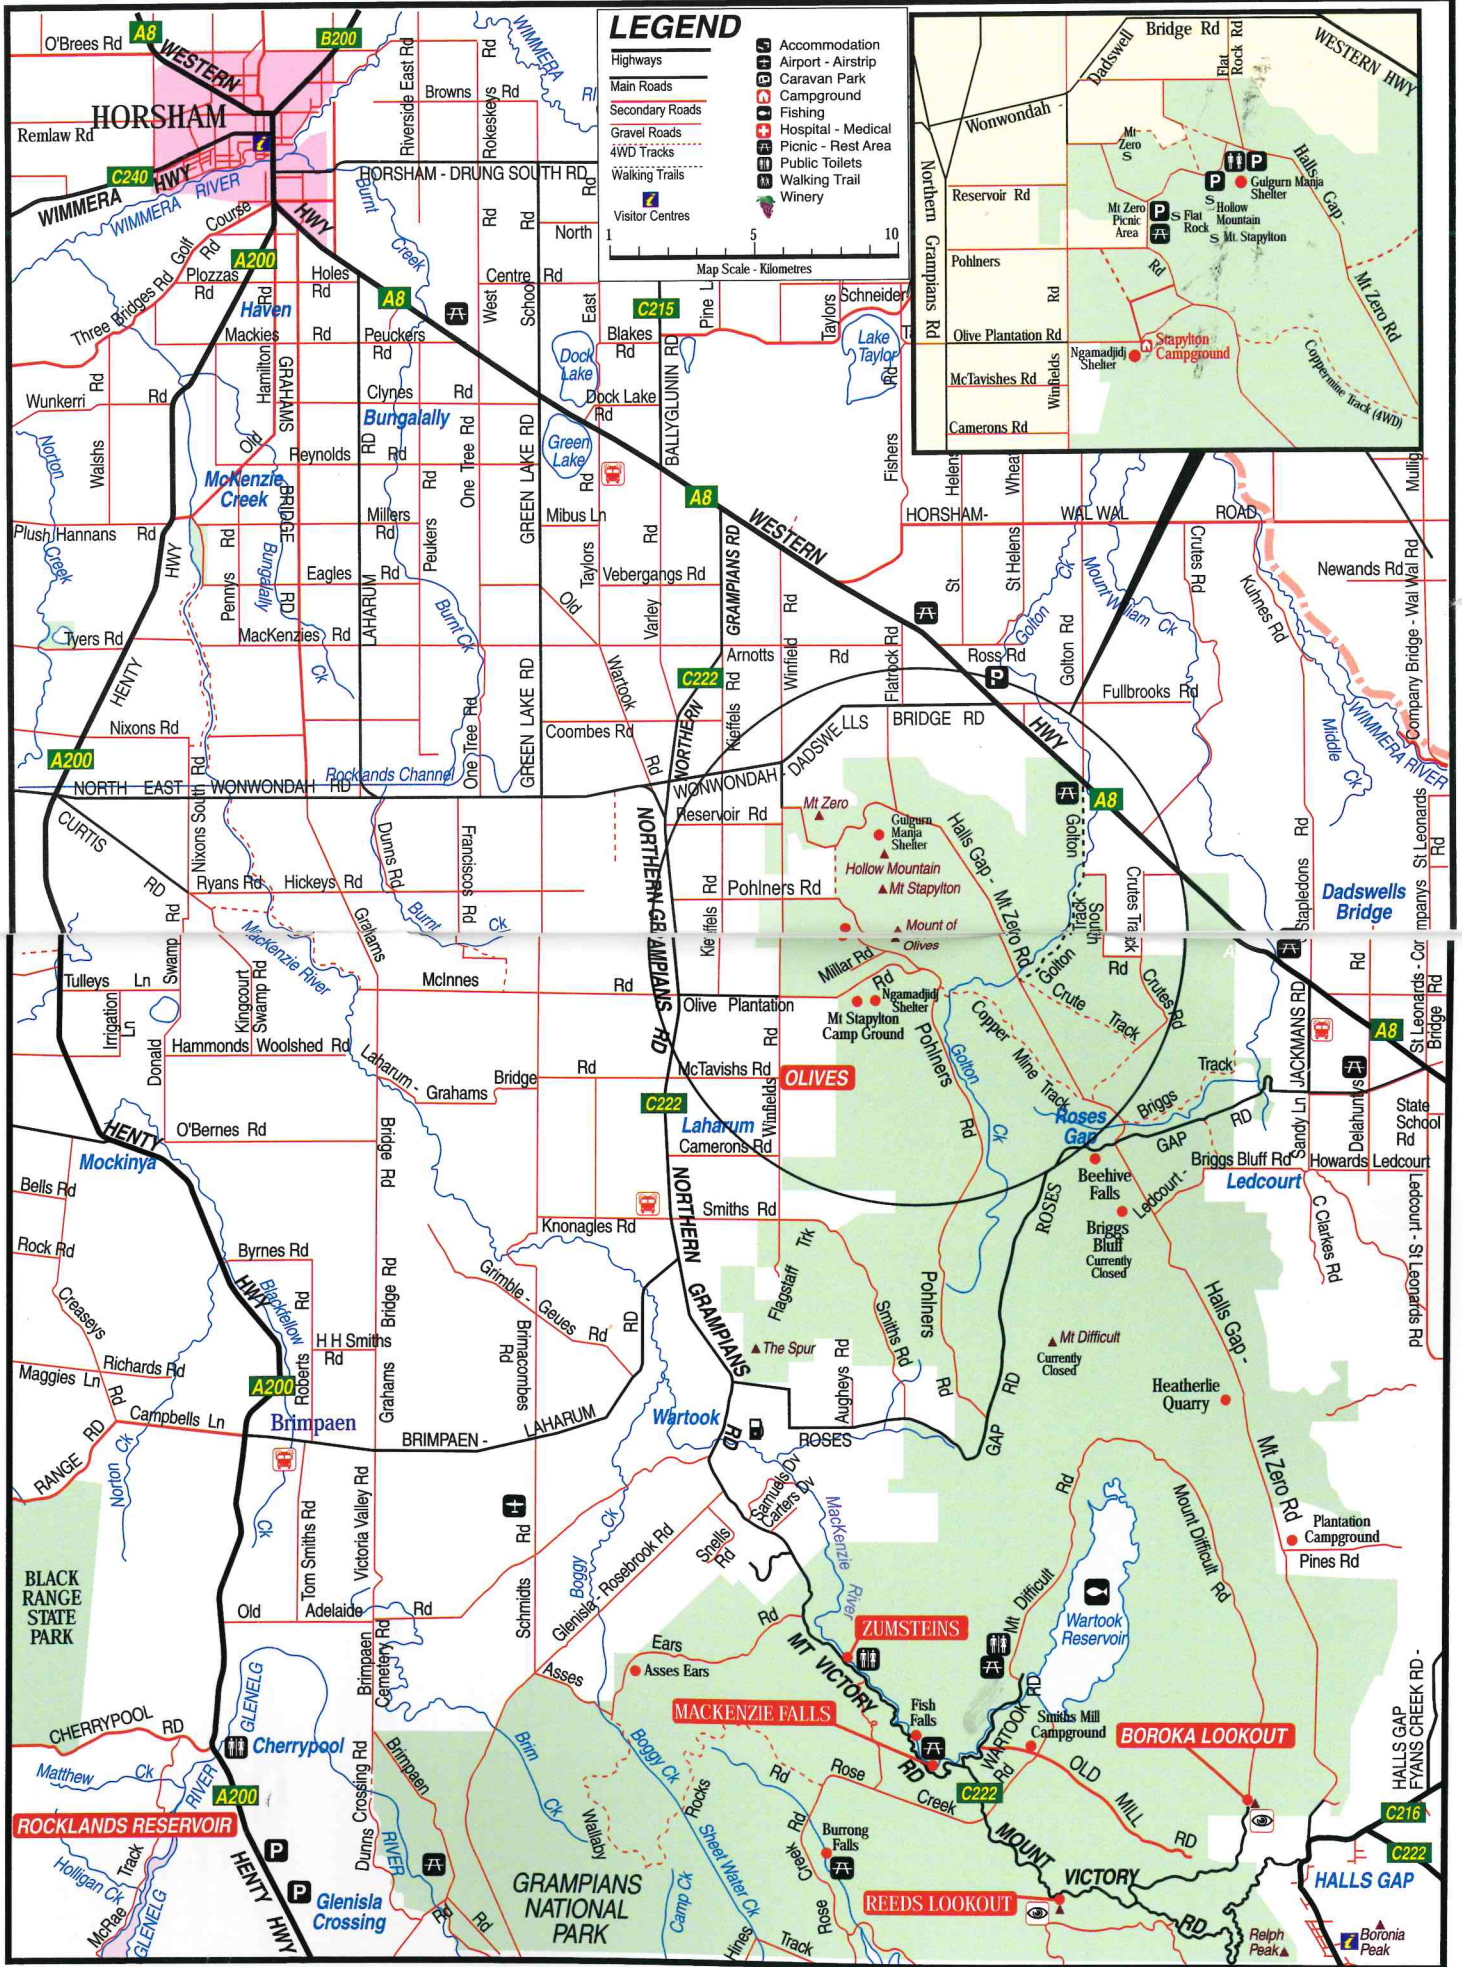

GRAMPIANS - WARTOOK VALLEY

LEGEND

- Accommodation
- Airport - Airstrip
- Caravan Park
- Campground
- Fishing
- Hospital - Medical
- Picnic - Rest Area
- Public Toilets
- Walking Trail
- Winery
- Visitor Centres

Map Scale - Kilometres