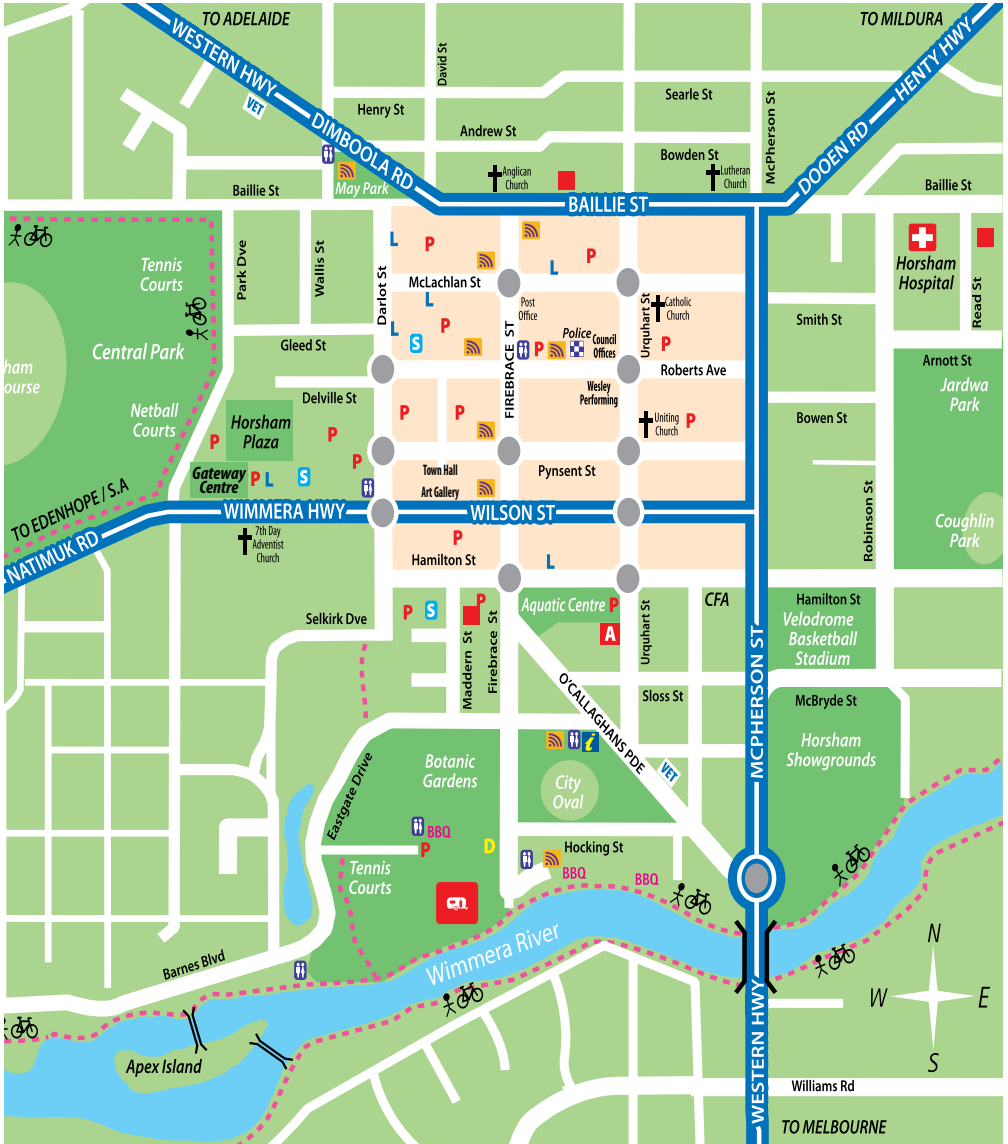

HORSHAM CBD

LEGEND

- P** Off Street Car Parking
- L** Long Vehicle Parking
- S** Supermarket
- A** Ambulance

- Walking Track
- Toilets
- Visitor Information Centre
- Medical Centre

- D** Caravan & Motorhome Dump Point
- VET** Vet Clinic
- Horsham Free WiFi Zones